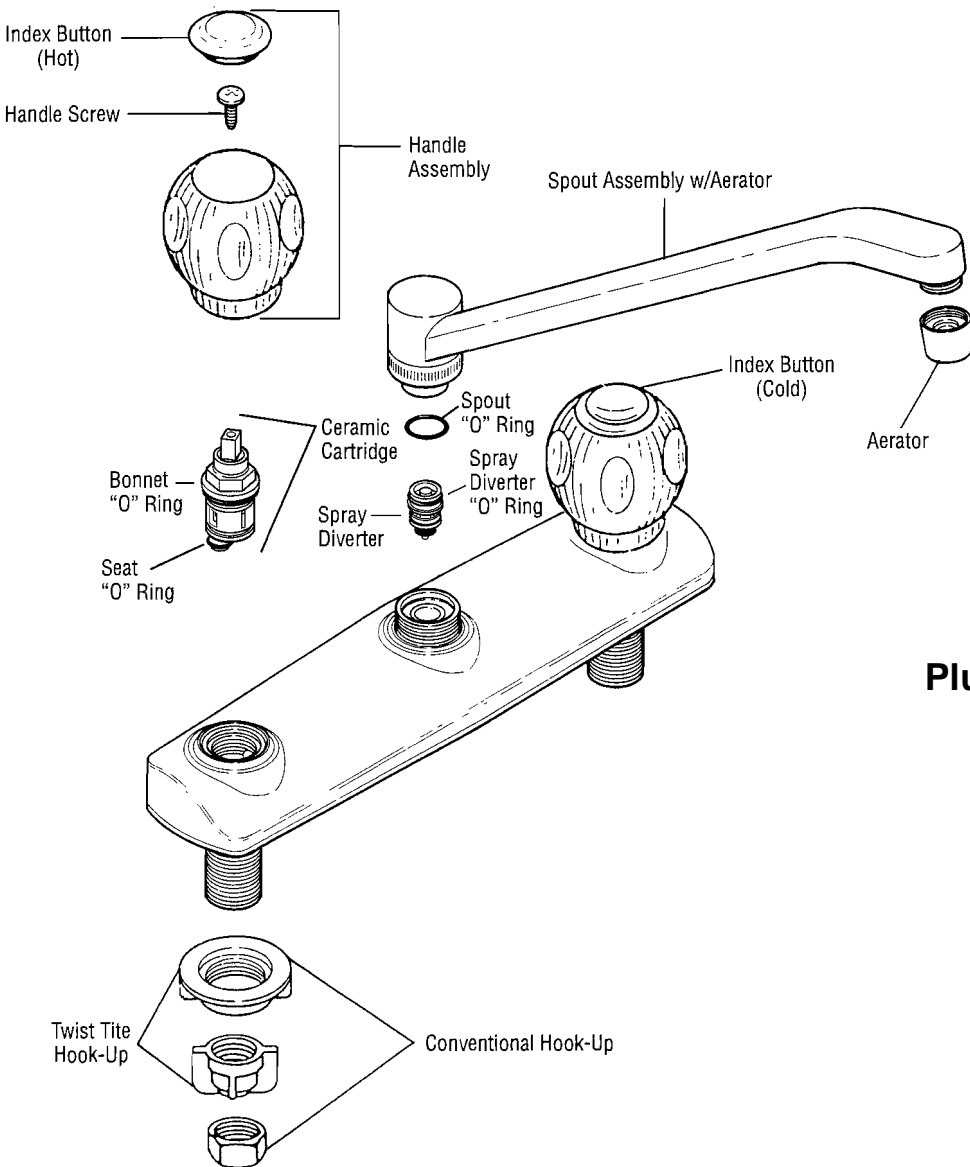

Twin Handle Kitchen Ceramic Washerless C8 Series

| Common Parts | Part No. |
|--------------------------------------|----------|
| Handle Assy (Clear) with H/C buttons | 00A2778 |
| Index Button (Hot) | 99B9000 |
| Index Button (Cold) | 99B9001 |
| Handle Screw | 99B1778 |
| Ceramic Stem Assy | 00A3267 |
| Bonnet "O" Ring | 99B0131 |
| Seat "O" Ring | 99B5066 |
| Conventional Hook-Up (Bag) | 00A1390 |
| Twist Tite Hook-Up (Bag) | 00A1413 |
| Spout "O" Ring | 99S0906 |
| "O" Ring for Spray | 99B1432 |
| Spray Diverter | 00A2122 |
| Spray Hose Assy | 99S0878 |
| Spray Holder | 00A8642 |

*not shown .

Plumbing Parts Depot
610-495-8790
www.ppd1.biz

FINISH TRIM COMPONENTS

| Parts | Chrome |
|------------|---------|
| Spout Assy | 00A3049 |
| Aerator | 99B4100 |