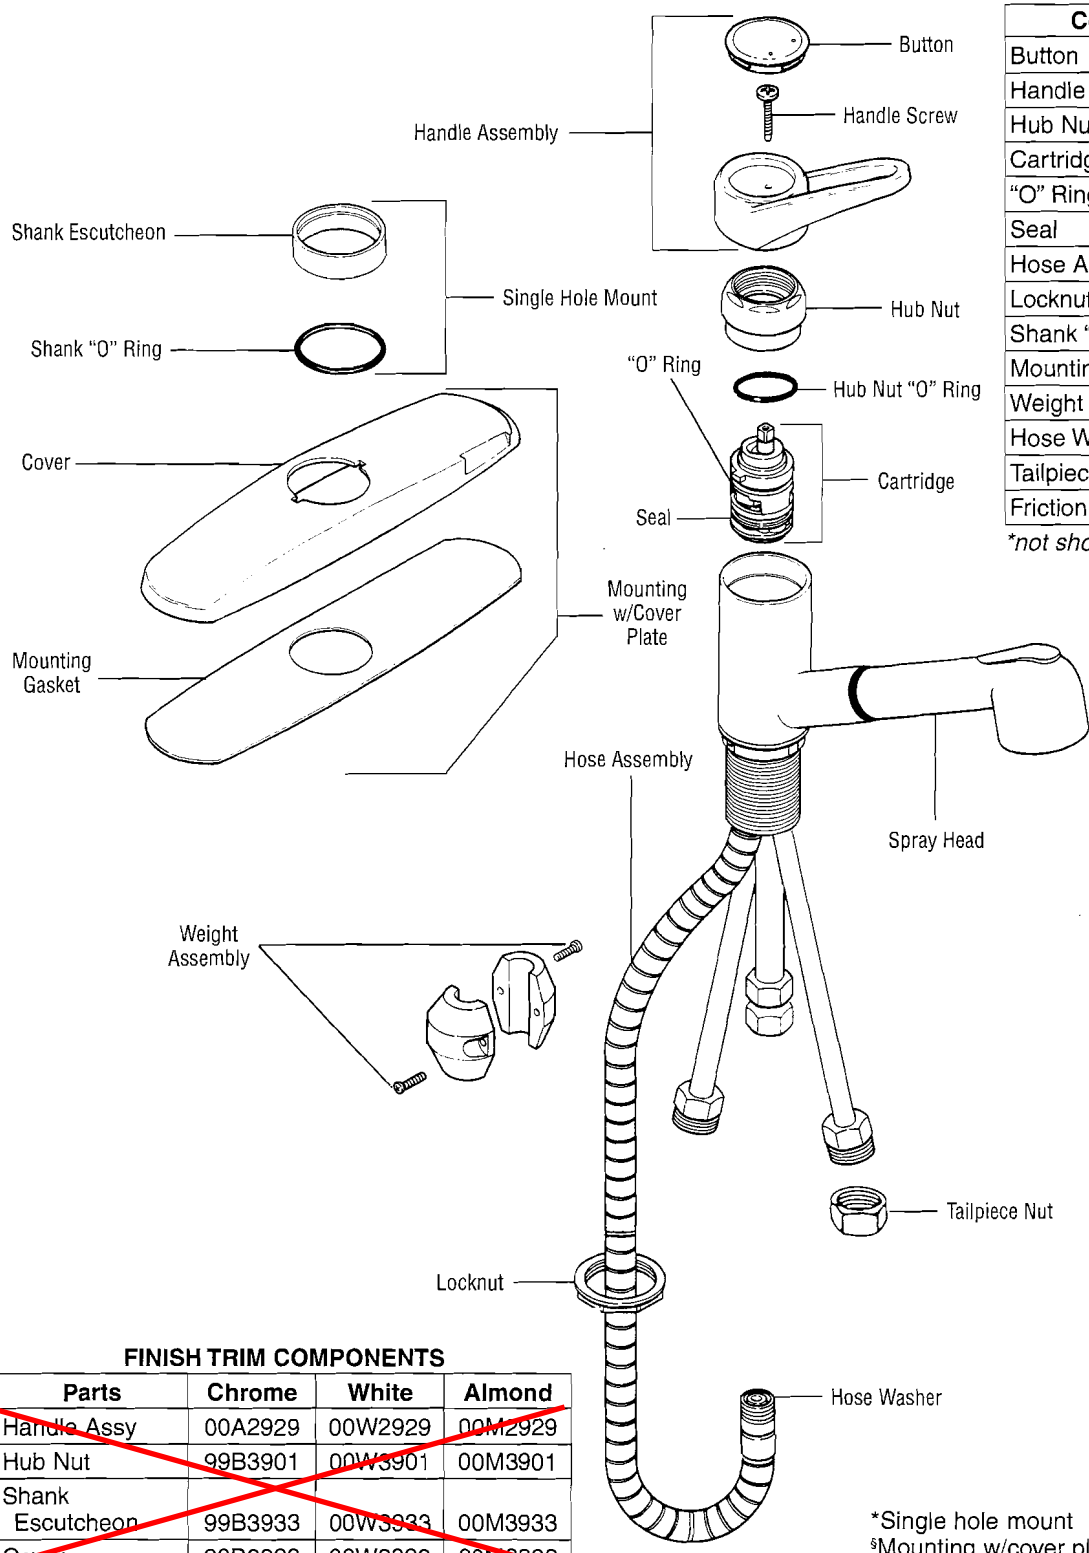

# Kitchen Single Control Pull Out Spray Spout Washerless 074 Series

Common Parts	Part No.
Button	99B3272
Handle Screw	99B3822
Hub Nut "O" Ring	99B4003
Cartridge	00A5013
"O" Ring	99B3235
Seal	99B3121
Hose Assembly	99B3932
Locknut	99B4144
Shank "O" Ring	99B3934
Mounting Gasket	99B3903
Weight Assembly	99B3927
Hose Washer	99B4113
Tailpiece Nut	99S0211
Friction Washer*	99B2774

\*not shown

### FINISH TRIM COMPONENTS

Parts	Chrome	White	Almond
<del>Handle Assy</del>	<del>00A2929</del>	<del>00W2929</del>	<del>00M2929</del>
<del>Hub Nut</del>	<del>99B3901</del>	<del>00W3901</del>	<del>00M3901</del>
<del>Shank Escutcheon</del>	<del>99B3933</del>	<del>00W3933</del>	<del>00M3933</del>
<del>Cover</del>	<del>99B3893</del>	<del>00W3893</del>	<del>00M3893</del>
Spray Head	99B3922	99B3922	00M3922

\*Single hole mount  
 †Mounting w/cover plate