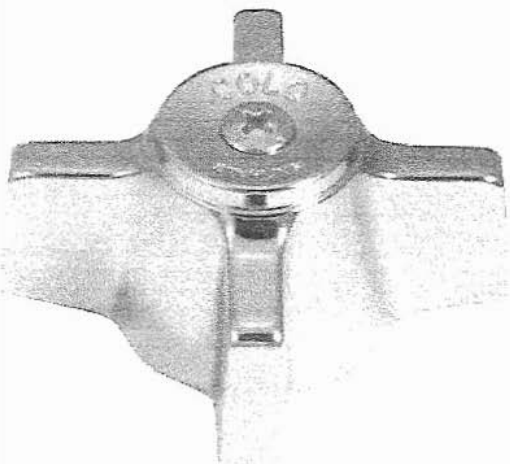

### 105-21 SERIES 3-VALVE DIVERTER

- |           |                                |                          |
|-----------|--------------------------------|--------------------------|
| A-8105    | Corner Stem Assembly           | } Price<br>List<br>Items |
| A-8106    | Diverter Stem Assembly         |                          |
| A-8107    | Escutcheon Assembly            |                          |
| A-8250    | Hot Handle Assembly            | }                        |
| A-8251    | Cold Handle Assembly           |                          |
| A-8252    | Diverter Handle Assembly       |                          |
| S-5036-43 | Diverter Stem Escutcheon Guide | }                        |
| S-5045-43 | Corner Stem Escutcheon Guide   |                          |
| S-0369-03 | Renewable Seat                 | }                        |
| S-0063-03 | Coupling Nut                   |                          |
| S-0111-03 | Solder Union Sleeve            |                          |
| S-0189-03 | IP Union Sleeve                | }                        |
| 15-044    | Shower Assembly                |                          |
| 15-141    | Brass Spout                    |                          |
| 15-161    | D.C. Spout                     |                          |

**NOTE:** HOT & COLD STEM  
ASSEMBLIES ARE  
INTER-CHANGEABLE.

PPD

A8105 RH Stem  
Assembly

PPD

A8106 Diverter Stem  
Assembly

ST A1926  
Lever Handle W/ H&C Index Set  
Height 1-3/8" Base 1-7/16"

ST A1942  
Four Arm Handle W/ H&C Index Set  
ST A1975  
Diverter Handle  
Height 1-3/8" Base 1-3/8"

ST A8250  
Hot Handle W/ Screw  
ST A8251  
Cold Handle W/ Screw  
Height 1-1/4" Base 1-3/8"