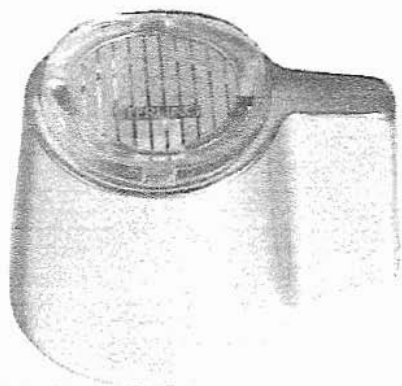

### 105-21 SERIES 3-VALVE DIVERTER

- |           |                                |                          |
|-----------|--------------------------------|--------------------------|
| A-8105    | Corner Stem Assembly           | } Price<br>List<br>Items |
| A-8106    | Diverter Stem Assembly         |                          |
| A-8107    | Escutcheon Assembly            |                          |
| A-8250    | Hot Handle Assembly            | }                        |
| A-8251    | Cold Handle Assembly           |                          |
| A-8252    | Diverter Handle Assembly       |                          |
| S-5036-43 | Diverter Stem Escutcheon Guide | }                        |
| S-5045-43 | Corner Stem Escutcheon Guide   |                          |
| S-0369-03 | Renewable Seat                 | }                        |
| S-0063-03 | Coupling Nut                   |                          |
| S-0111-03 | Solder Union Sleeve            |                          |
| S-0189-03 | IP Union Sleeve                | }                        |
| 15-044    | Shower Assembly                |                          |
| 15-141    | Brass Spout                    |                          |
| 15-161    | D.C. Spout                     |                          |

**NOTE:** HOT & COLD STEM  
ASSEMBLIES ARE  
INTER-CHANGEABLE.

PPD

A8105 RH Stem  
Assembly

PPD

A8106 Diverter Stem  
Assembly

ST A1926  
Lever Handle W/ H&C Index Set  
Height 1-3/8" Base 1-7/16"

ST A1942  
Four Arm Handle W/ H&C Index Set  
ST A1975  
Diverter Handle  
Height 1-3/8" Base 1-3/8"

ST A8250  
Hot Handle W/ Screw  
ST A8251  
Cold Handle W/ Screw  
Height 1-1/4" Base 1-3/8"