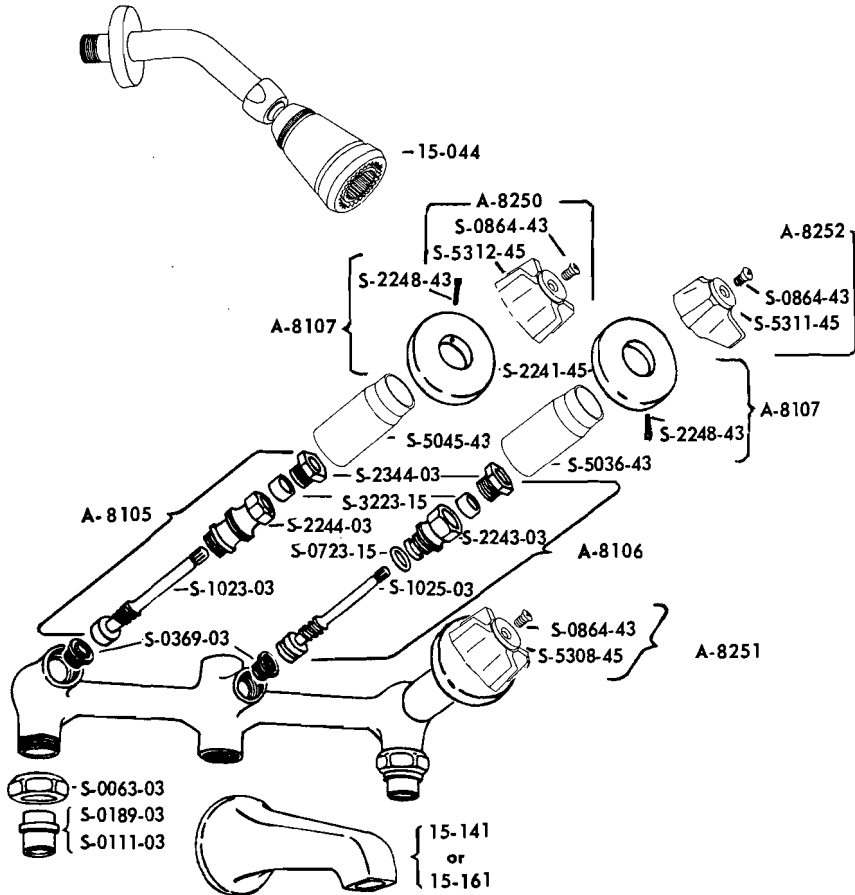

## SERIES: 105-21, 10-421

Plumbing Parts Depot  
610-495-8790  
www.ppd1.biz

*accent trim*

### 105-21 SERIES 3-VALVE DIVERTER

- |           |                                |                          |
|-----------|--------------------------------|--------------------------|
| A-8105    | Corner Stem Assembly           | } Price<br>List<br>Items |
| A-8106    | Diverter Stem Assembly         |                          |
| A-8107    | Escutcheon Assembly            |                          |
| A-8250    | Hot Handle Assembly            | }                        |
| A-8251    | Cold Handle Assembly           |                          |
| A-8252    | Diverter Handle Assembly       |                          |
| S-5036-43 | Diverter Stem Escutcheon Guide | }                        |
| S-5045-43 | Corner Stem Escutcheon Guide   |                          |
| S-0369-03 | Renewable Seat                 | }                        |
| S-0063-03 | Coupling Nut                   |                          |
| S-0111-03 | Solder Union Sleeve            |                          |
| S-0189-03 | IP Union Sleeve                | }                        |
| 15-044    | Shower Assembly                |                          |
| 15-141    | Brass Spout                    |                          |
| 15-161    | D.C. Spout                     |                          |

**NOTE:** HOT & COLD STEM  
ASSEMBLIES ARE  
INTER-CHANGEABLE.

PPD

A8105 RH Stem  
Assembly

PPD

A8106 Diverter Stem  
Assembly

ST A1926  
Lever Handle W/ H&C Index Set  
Height 1-3/8" Base 1-7/16"

ST A1942  
Four Arm Handle W/ H&C Index Set  
ST A1975  
Diverter Handle  
Height 1-3/8" Base 1-3/8"

ST A8250  
Hot Handle W/ Screw  
ST A8251  
Cold Handle W/ Screw  
Height 1-1/4" Base 1-3/8"