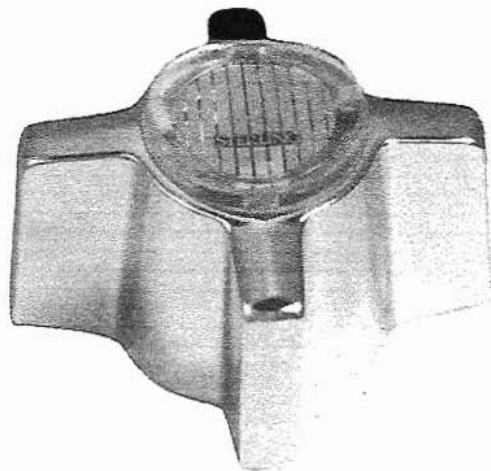

### 105-21 SERIES 3-VALVE DIVERTER

- |           |                                |                          |
|-----------|--------------------------------|--------------------------|
| A-8105    | Corner Stem Assembly           | } Price<br>List<br>Items |
| A-8106    | Diverter Stem Assembly         |                          |
| A-8107    | Escutcheon Assembly            |                          |
| A-8250    | Hot Handle Assembly            | }                        |
| A-8251    | Cold Handle Assembly           |                          |
| A-8252    | Diverter Handle Assembly       |                          |
| S-5036-43 | Diverter Stem Escutcheon Guide | }                        |
| S-5045-43 | Corner Stem Escutcheon Guide   |                          |
| S-0369-03 | Renewable Seat                 | }                        |
| S-0063-03 | Coupling Nut                   |                          |
| S-0111-03 | Solder Union Sleeve            |                          |
| S-0189-03 | IP Union Sleeve                | }                        |
| 15-044    | Shower Assembly                |                          |
| 15-141    | Brass Spout                    |                          |
| 15-161    | D.C. Spout                     |                          |

**NOTE:** HOT & COLD STEM  
ASSEMBLIES ARE  
INTER-CHANGEABLE.

PPD

A8105 RH Stem  
Assembly

PPD

A8106 Diverter Stem  
Assembly

ST A1926  
Lever Handle W/ H&C Index Set  
Height 1-3/8" Base 1-7/16"

ST A1942  
Four Arm Handle W/ H&C Index Set  
ST A1975  
Diverter Handle  
Height 1-3/8" Base 1-3/8"

ST A8250  
Hot Handle W/ Screw  
ST A8251  
Cold Handle W/ Screw  
Height 1-1/4" Base 1-3/8"