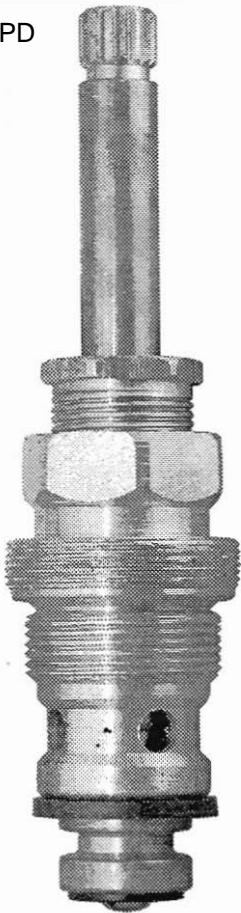

## SERIES: 105-21, 10-421

Plumbing Parts Depot  
610-495-8790  
www.ppd1.biz

*accent trim*

### 105-21 SERIES 3-VALVE DIVERTER

- |           |                                |                          |
|-----------|--------------------------------|--------------------------|
| A-8105    | Corner Stem Assembly           | } Price<br>List<br>Items |
| A-8106    | Diverter Stem Assembly         |                          |
| A-8107    | Escutcheon Assembly            |                          |
| A-8250    | Hot Handle Assembly            | }                        |
| A-8251    | Cold Handle Assembly           |                          |
| A-8252    | Diverter Handle Assembly       |                          |
| S-5036-43 | Diverter Stem Escutcheon Guide | }                        |
| S-5045-43 | Corner Stem Escutcheon Guide   |                          |
| S-0369-03 | Renewable Seat                 | }                        |
| S-0063-03 | Coupling Nut                   |                          |
| S-0111-03 | Solder Union Sleeve            |                          |
| S-0189-03 | IP Union Sleeve                | }                        |
| 15-044    | Shower Assembly                |                          |
| 15-141    | Brass Spout                    |                          |
| 15-161    | D.C. Spout                     |                          |

**NOTE:** HOT & COLD STEM  
ASSEMBLIES ARE  
INTER-CHANGEABLE.

PPD

A8105 RH Stem  
Assembly

PPD

A8106 Diverter Stem  
Assembly

ST A1926  
Lever Handle W/ H&C Index Set  
Height 1-3/8" Base 1-7/16"

ST A1942  
Four Arm Handle W/ H&C Index Set  
ST A1975  
Diverter Handle  
Height 1-3/8" Base 1-3/8"

ST A8250  
Hot Handle W/ Screw  
ST A8251  
Cold Handle W/ Screw  
Height 1-1/4" Base 1-3/8"