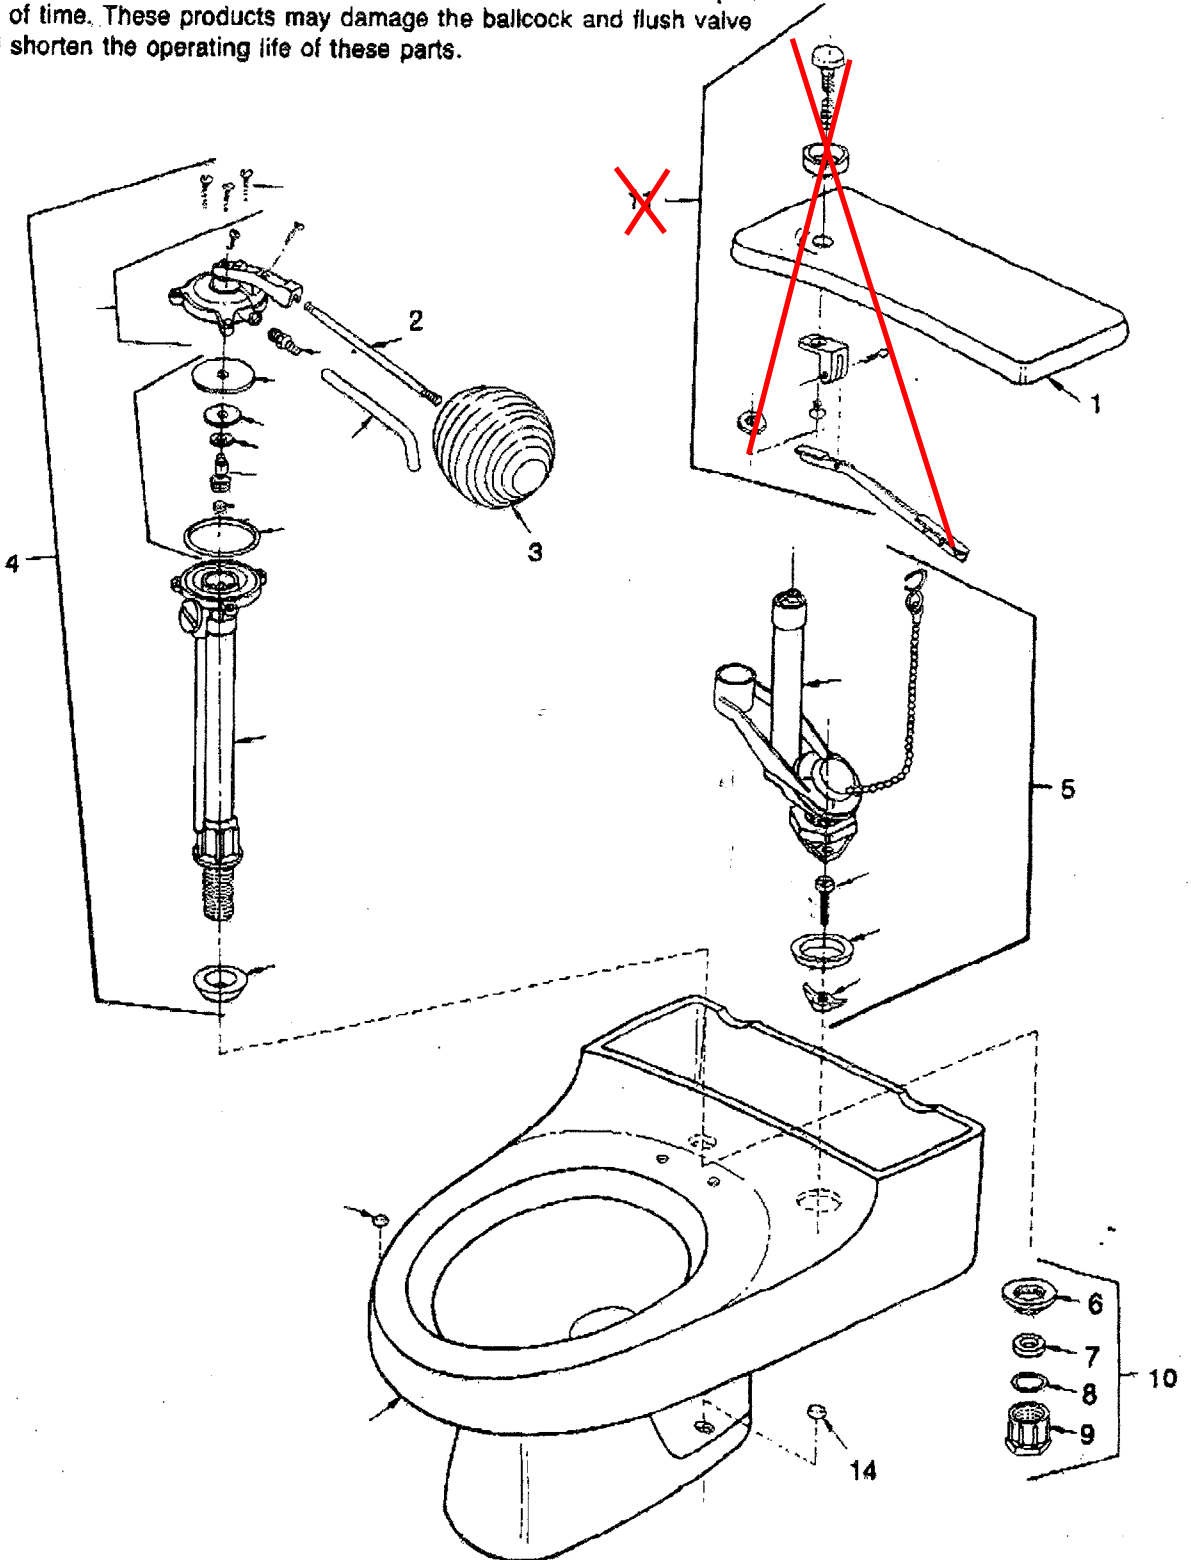

REPAIR PARTS

BORDEAU ONE-PIECE WATERSAVER TOILET

MODEL NO.S 4025/4026

Plumbing Parts

Depot

610-495-8790

www.ppd1.biz

NOTE: We do not recommend the use of chemical commercial tank bowl cleaners that are placed in the tank and remain for extended periods of time. These products may damage the ballcock and flush valve and shorten the operating life of these parts.

REPAIR PARTS

ONE-PIECE WATERSAVER TOILET
MODEL NOS. 4025/4026

KEY NO.	PART NO.	DESCRIPTION
1	4912	4025/26 LID- SPECIFY COLOR
2	121	Float Rod, 8" Brass
3	102	Float Ball
4	109	Ballcock, Complete
5	250	Flush Valve Assembly - One Way Entry - Complete
6	A549	Lock Nut - Ballcock
7	A340	Washer - Ballcock
8	A224	Friction Ring Ballcock
9	A550	Coupling Nut Ballcock
10	A267	Ballcock Coupling Nut Assembly
11	348	Push Button Flush Activator, Polished Chrome Finish
12	349	Push Button Flush Activator, Polished Brass Finish - Not Shown
13	350	Push Button Flush Activator, Antique Bronze Finish - Not Shown