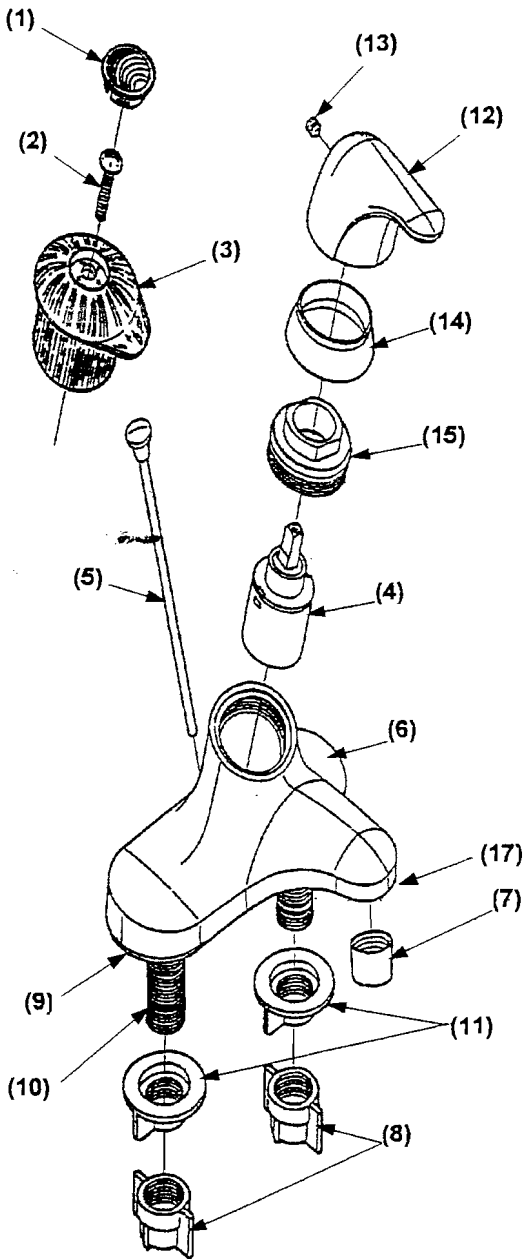

# Single-Control Lavatory Faucet

Series: 9240, 9241, 9246, 9247,  
9270, 9276

Plumbing Parts Depot

610-495-8790

www.ppd1.biz

#	DESCRIPTION	CHROME	POLISHED BR	WHITE
<del>1</del>	<del>Button</del>	<del>P12057</del>	<del>P12058</del>	<del>N/A</del>
<del>2</del>	<del>Acrylic Handle Screw</del>	<del>P13472</del>	<del>P13472</del>	<del>N/A</del>
3	Clear Handle	P12056	P12056	N/A
4	Ceramic Disc Valve	R1023	R1023	R1023
<del>5</del>	<del>Upper Lift Rod</del>	<del>P10309</del>	<del>P10311</del>	<del>—</del>
6	Top Cover	P12041	P12154	P13343
7	Aerator	P4500	P9267	13526
8	Supply Nuts	P8933	P8933	P8933
9	Bottom Shield	P12048	P12048	P12048
10	Inlets	—	—	—
11	Flange Nuts	P8723	P8723	P8723
12	Metal Handle	P12038	P12077	P13339
13	Set Screw	P12035	P12035	P12035
14	Trim Ring	P12669CH	P12669PB	P13347
15	Cap Nut	12188	12188	12188
16	Pop-Up	P12435	P12726	P13349
17	Front Shield	P12221	P12150	P13441
<del>18</del>	<del>Whis Mtg Trim Retl Mtg Trim</del>	<del>13460 P11989</del>	<del>13460 P11989</del>	<del>13460 P11989</del>