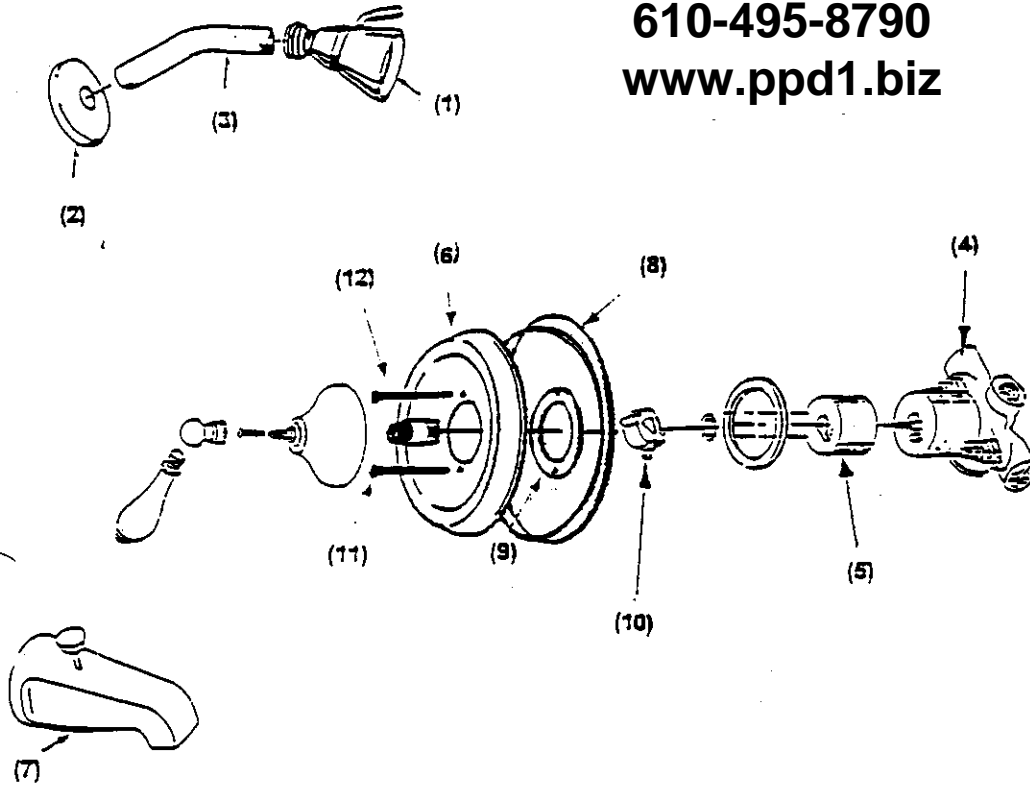

**S/C PRESSURE BALANCE T/S FAUCET
SERIES: 5652,5654,5655,5652,5750,5754,5755,5756.**

limited parts available

**Plumbing Parts
Depot
610-495-8790**

www.ppd1.biz

#	DESCRIPTION	CHROME	POL BRASS	CHR/BRASS
1	SHOWER HEAD	P10835	P10838	P10838
2	SHOWER ARM	400	P9240	400
3	WALL FLANGE	P4431	P9243	P4431
4	ESCUTCHEON	P12331	P12336	P12331
5	GASKET	P12301	P12301	P12301
6	CENTER GASKET	P12303	P12303	P12303
7	LEVER HANDLE	P12328	P12334	13165
8	SET SCREW	P12035	P12035	P12035
9	ESCUTCHEON SCREW	P12322	P12338	P12338
10	BUTTON CLEAR LEVER ACRYLIC BALL	P12324 P12326	P12325 P12323	P12900CH
11	CLEAR HANDLE SCREW	P12321	P12321	P12321
12	HANDLE CLEAR LEVER ACRYLIC BALL	P12339 P12340	P12339 P12340	P12339 P12340
13	ESCUTCHEON SLEEVE	P12140	P12202	P12140
14	INTERNAL VALVE & MIXER	R1026	R1026	R1026
15	VALVE BODY	P12341	P12341	P12341
16	CHECK STOP	P12440	P12440	P12440
17	DIVERTER SPOUT	P7645	P9610	P13162

limited parts available

**Single-Control Pressure Balance
Tub & Shower Faucet**

Series: 5343, 5344, 5381, 5382, 5443, 5444, 5481, 5482.

Plumbing Parts Depot
610-495-8790
www.ppd1.biz

#	Description	Chrome #	Pol Brass
1	Showerhead	P9958	P11448
2	Wall Flange	P9170	P9243
3	Shower Arm	400	P9240
4	Valve Body	P12141	P12202
5	Sleeve	P12140	P12140
6	Escutcheon	P12331	P12336