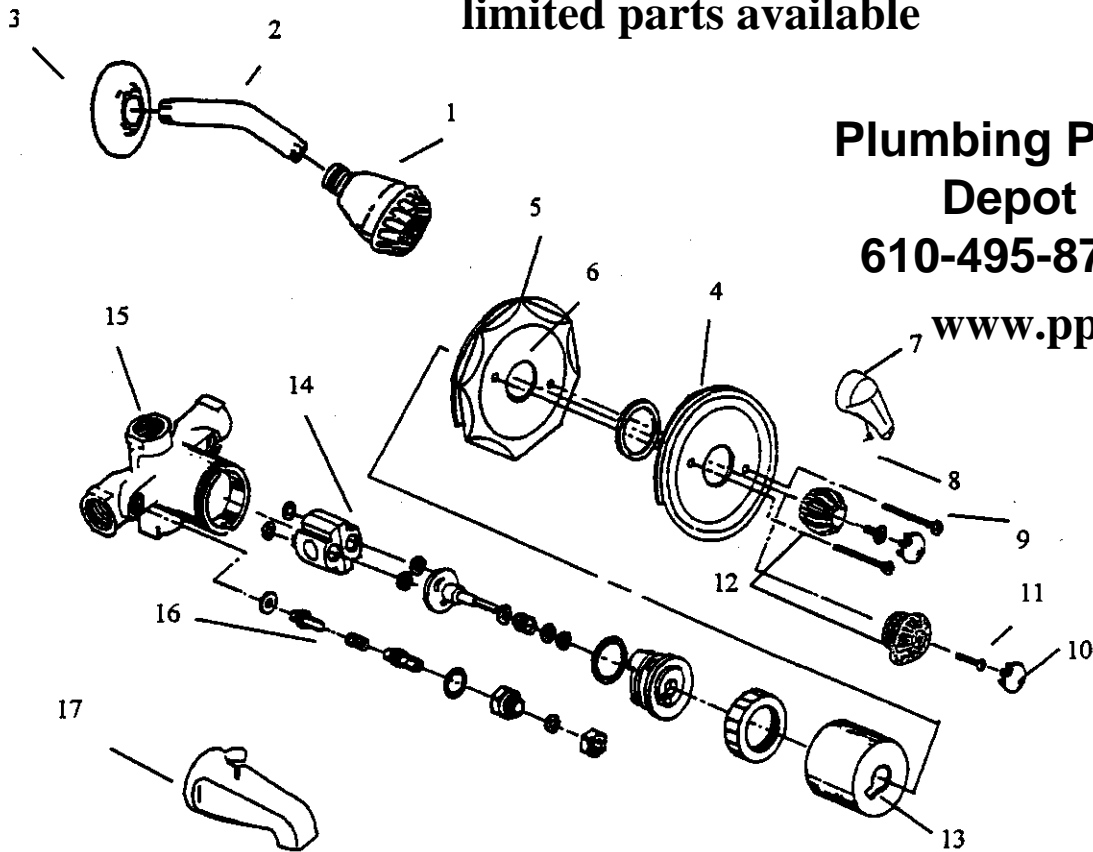

**S/C PRESSURE BALANCE T/S FAUCET
SERIES: 5652,5654,5655,5652,5750,5754,5755,5756.**

limited parts available

**Plumbing Parts
Depot
610-495-8790**

www.ppd1.biz

#	DESCRIPTION	CHROME	POL BRASS	CHR/BRASS
1	SHOWER HEAD	P10835	P10838	P10838
2	SHOWER ARM	400	P9240	400
3	WALL FLANGE	P4431	P9243	P4431
4	ESCUTCHEON	P12331	P12336	P12331
5	GASKET	P12301	P12301	P12301
6	CENTER GASKET	P12303	P12303	P12303
7	LEVER HANDLE	P12328	P12334	13165
8	SET SCREW	P12035	P12035	P12035
9	ESCUTCHEON SCREW	P12322	P12338	P12338
10	BUTTON CLEAR LEVER ACRYLIC BALL	P12324 P12326	P12325 P12323	P12900CH
11	CLEAR HANDLE SCREW	P12321	P12321	P12321
12	HANDLE CLEAR LEVER ACRYLIC BALL	P12339 P12340	P12339 P12340	P12339 P12340
13	ESCUTCHEON SLEEVE	P12140	P12202	P12140
14	INTERNAL VALVE & MIXER	R1026	R1026	R1026
15	VALVE BODY	P12341	P12341	P12341
16	CHECK STOP	P12440	P12440	P12440
17	DIVERTER SPOUT	P7645	P9610	P13162