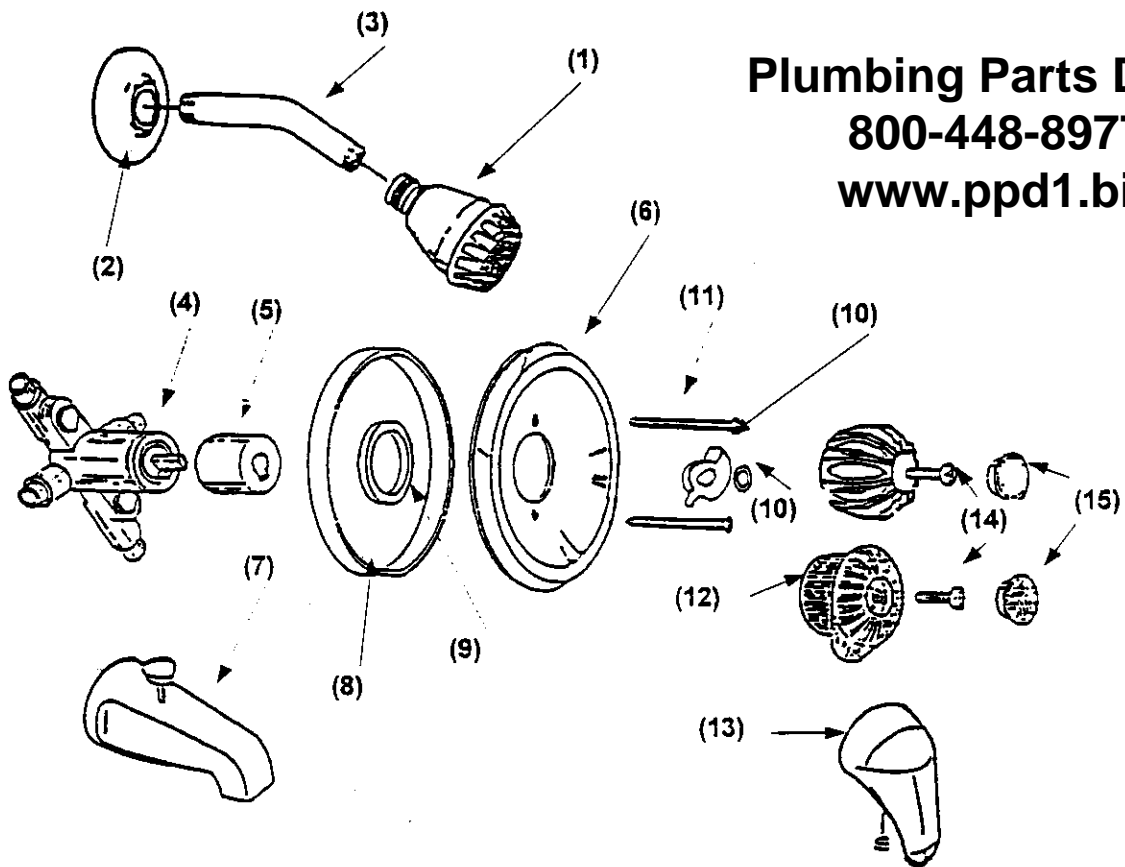

limited parts available

SINGLE CONTROL PRESSURE BALANCE T/S FAUCET

SERIES: 5602,5604,5694,5696,5702,5704,5708,5794,9107,9197

Plumbing Parts Depot
800-448-8977
www.ppd1.biz

#	DESCRIPTION	CHROME	POLISHED BRASS	WHITE
1	Shower Head	P10835	P10838	P13434
2	Wall Flange	P4431	P9243	P13334
3	Shower Arm	400	P9240	P13332
4	Body	P12341	P12341	P12341
5	Sleeve	P12140	P12202	P13346
6	Escutcheon	P13417	P12336	P13333
7	Diverter Spout	P7645	P9610	P13335
8	Gasket	P12303	P12303	P12303
9	Gasket	P12301	P12301	P12301
10	Temperature Stop O-Ring	P12695 P12350	P12695 P12350	P12695 P12350
11	Escutcheon Screw	P12322	P12338	P13345
12	Clear Handle Lever Handle	P12340 P12339	P12340 P12339	P12340 P12339
13	Metal Handle Set Screw	P12328 P12035	P12334 P12035	P13344 P12035
14	Handle Screw	P13645	P13645	
15	Button	P12324	P12323	

limited parts available

**Single-Control Pressure Balance
Tub & Shower Faucet**

Series: 5343, 5344, 5381, 5382, 5443, 5444, 5481, 5482.

Plumbing Parts Depot
610-495-8790
www.ppd1.biz

#	Description	Chrome #	Pol Brass
1	Showerhead	P9958	P11448
2	Wall Flange	P9170	P9243
3	Shower Arm	400	P9240
4	Valve Body	P12141	P12202
5	Sleeve	P12140	P12140
6	Escutcheon	P12331	P12336